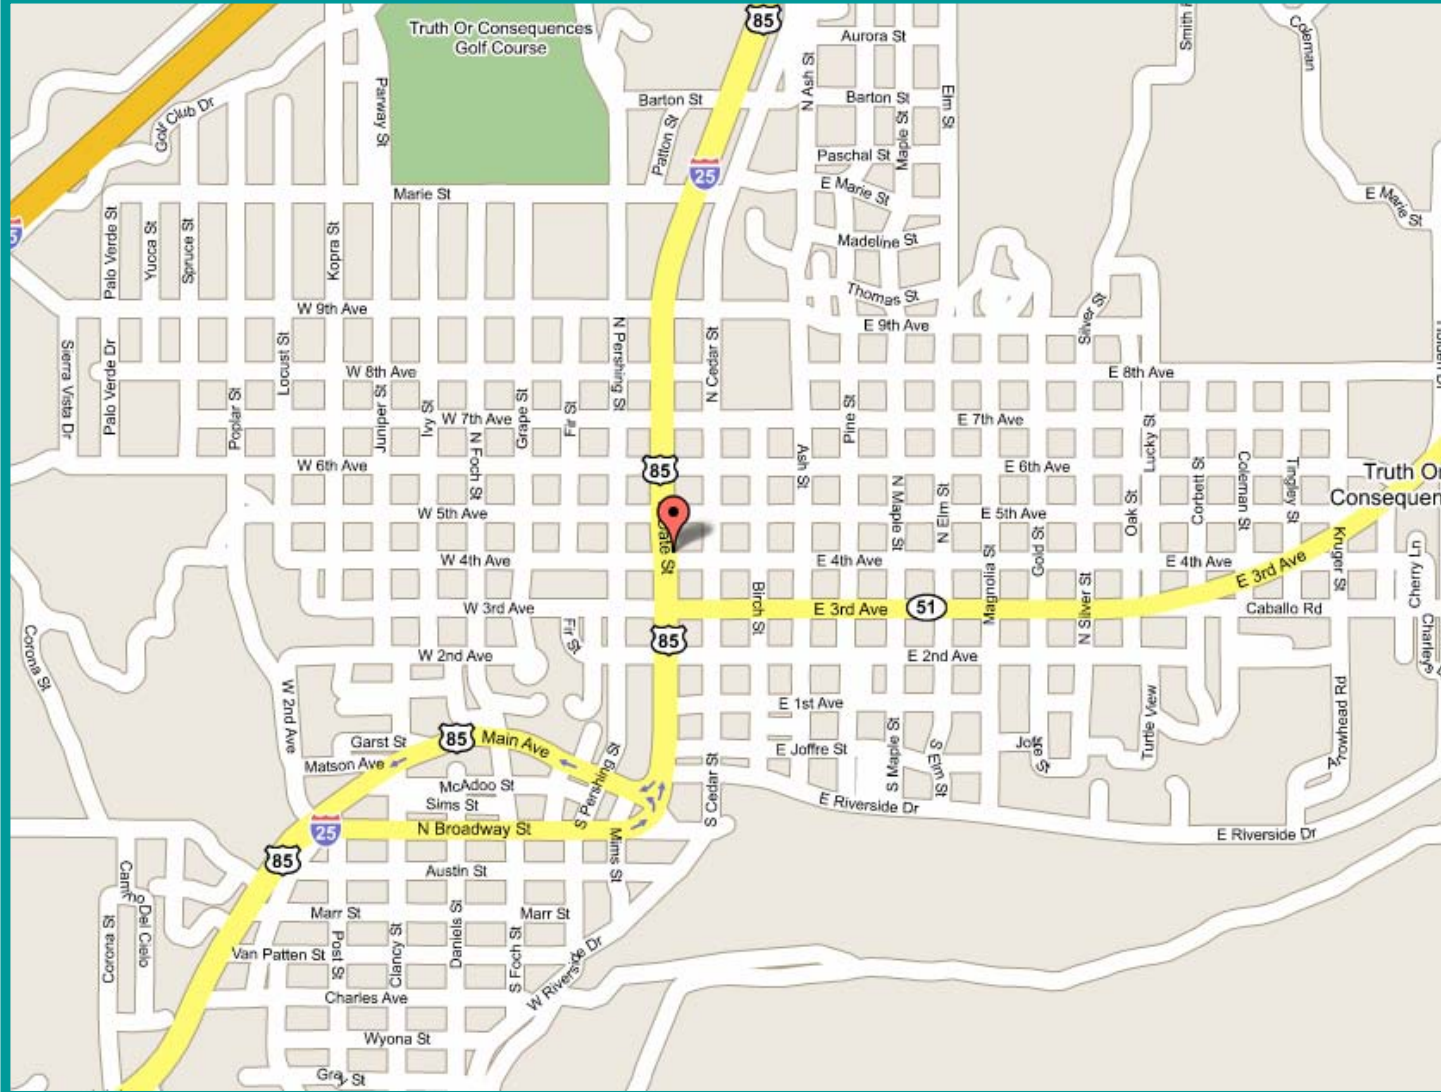

LOCATION ON MAP - SWREC

Southwest Regional Education Center
405 North Date Street
Truth or Consequences, New Mexico